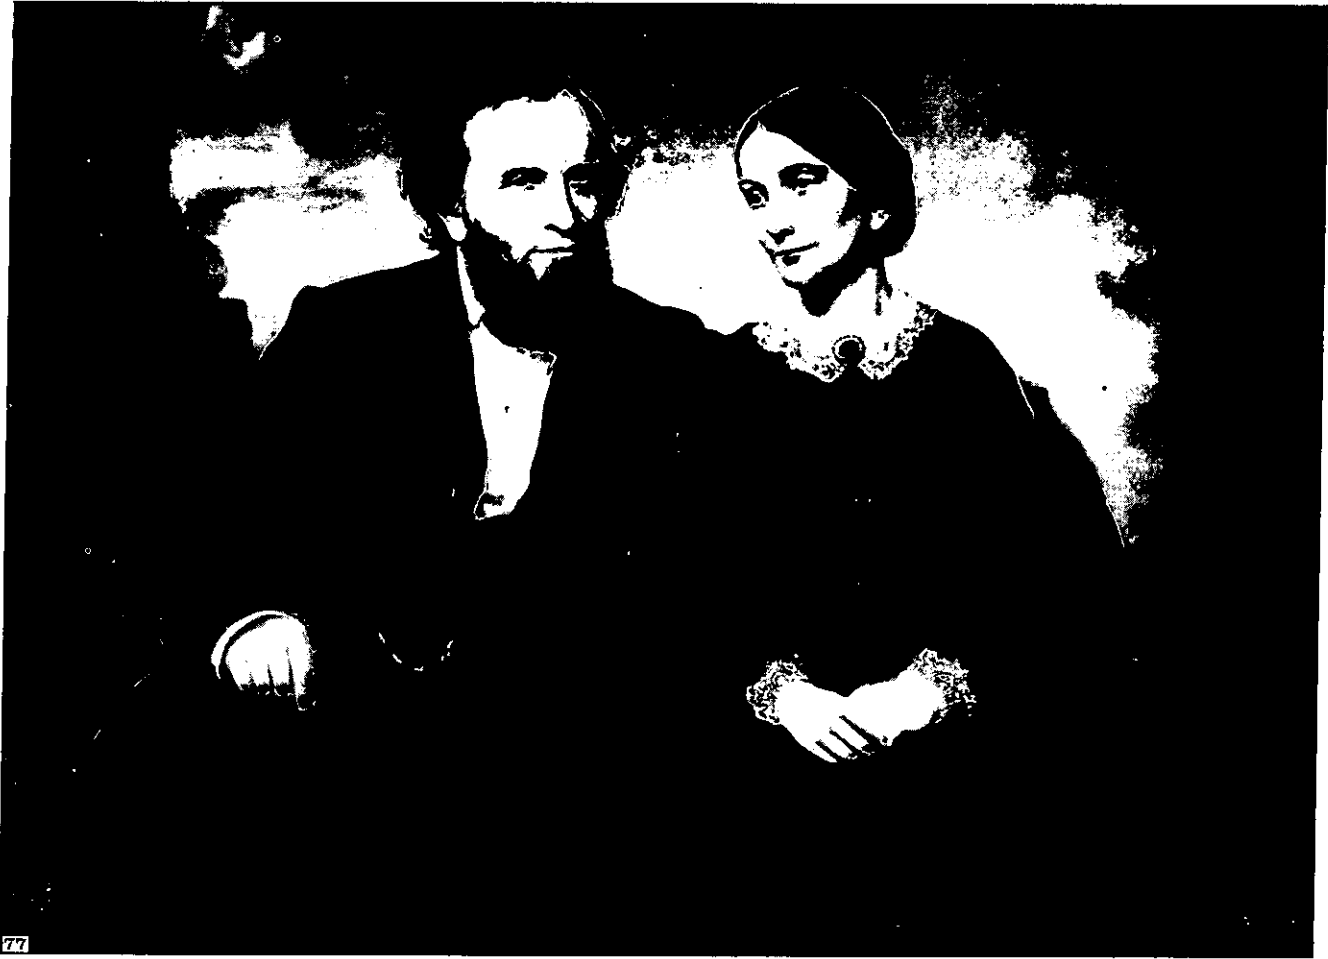

PORTRAIT OF JOSHUA FRY SPEED AND WIFE, BY G. P. A. HEALY