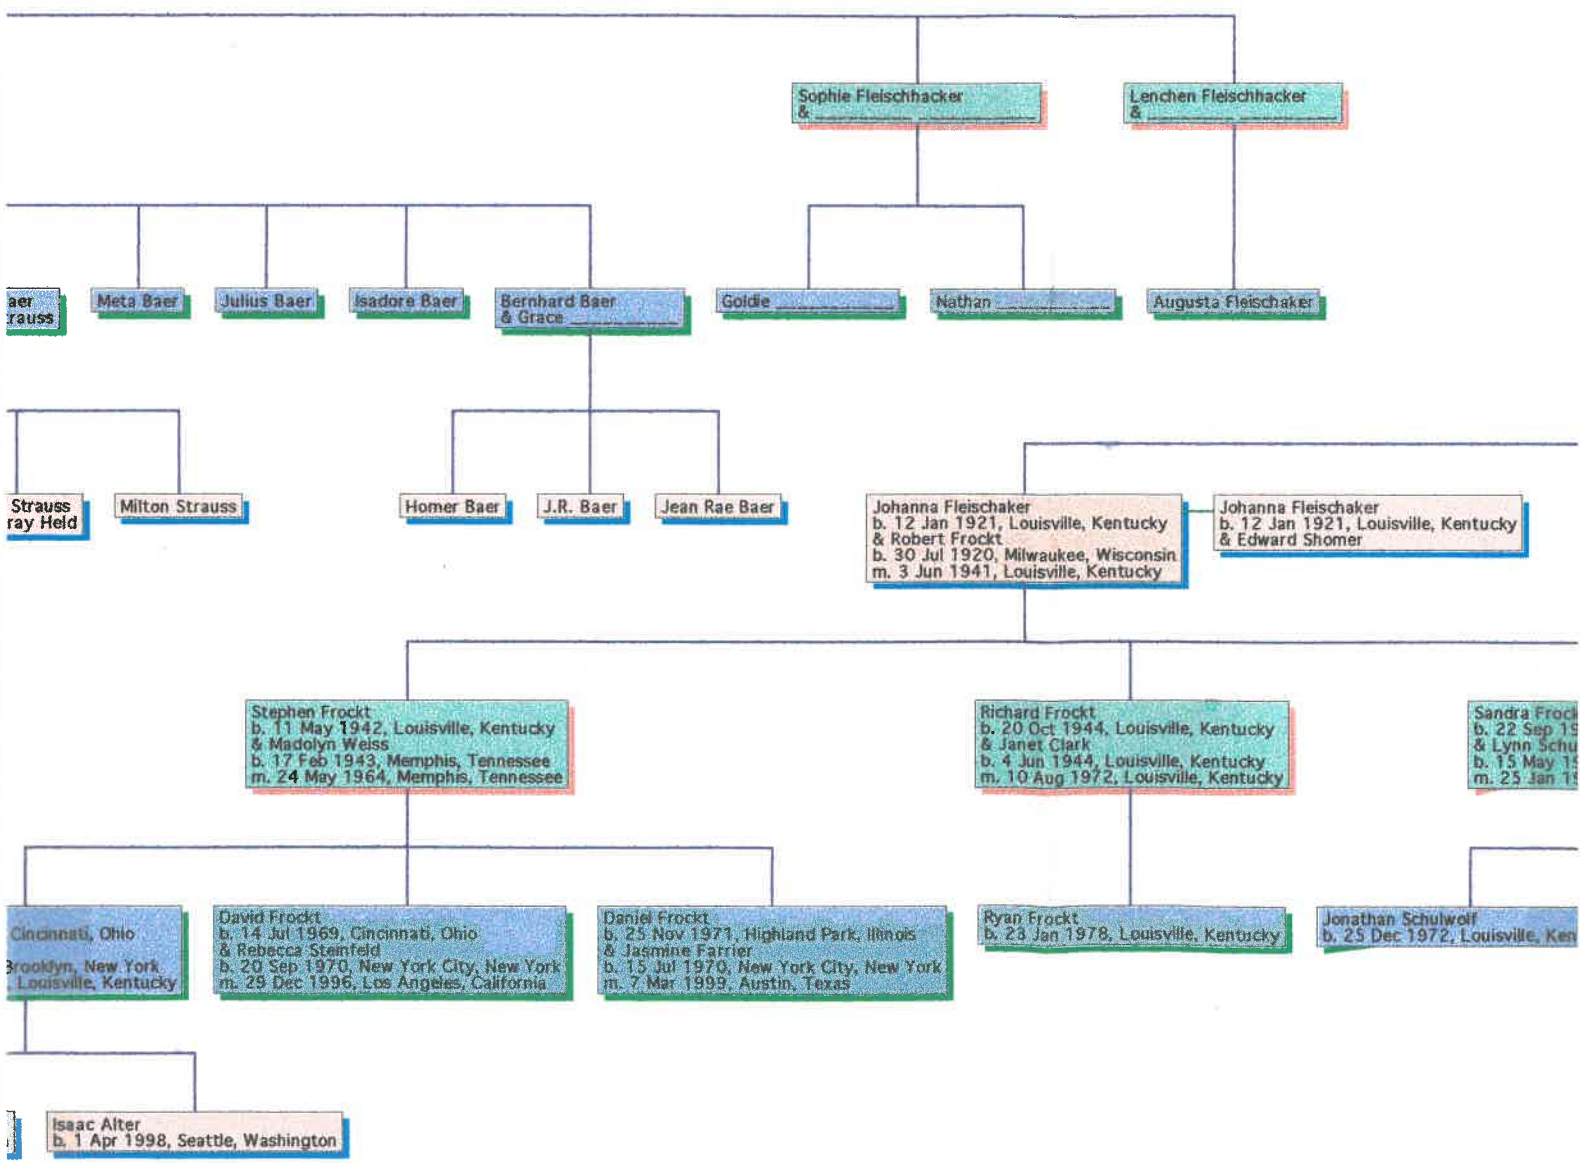

Sean Compton

Erica Compton

Haleigh Elmore

Emily Renco
06-05-06

Wm. Kidd

1
GREGG
Husb

Chaim Abraham
 b. 1779
 d. 25 Apr 1863
 & Gittel Rothack
 b. 1788
 d. 4 Apr 1865
 m. 3 Dec 1816

Marguerite Fleischaker
b. 1 Feb 1917, Louisville, Kentucky
d. 24 Dec 1986, Louisville, Kentucky
& William Goldberg
b. 19 Jun 1907, Louisville, Kentucky
d. 20 Aug 1988, New Rochelle, New York
m. 8 Oct 1935

18, Louisville, Kentucky
wolf
17, Montgomery, Alabama
69, Montgomery, Alabama

Robert Greer
b. 24 Jul 1937
& Helen Litton
m. 1 Jul 1976

Robert Greer
b. 24 Jul 1937
& Elizabeth Bickwit

Susan Fleischaker
b. 5 Dec 1939, Louisville, Ke
& Eliot Silbar
b. 6 Feb 1933
d. 2 Oct 1985