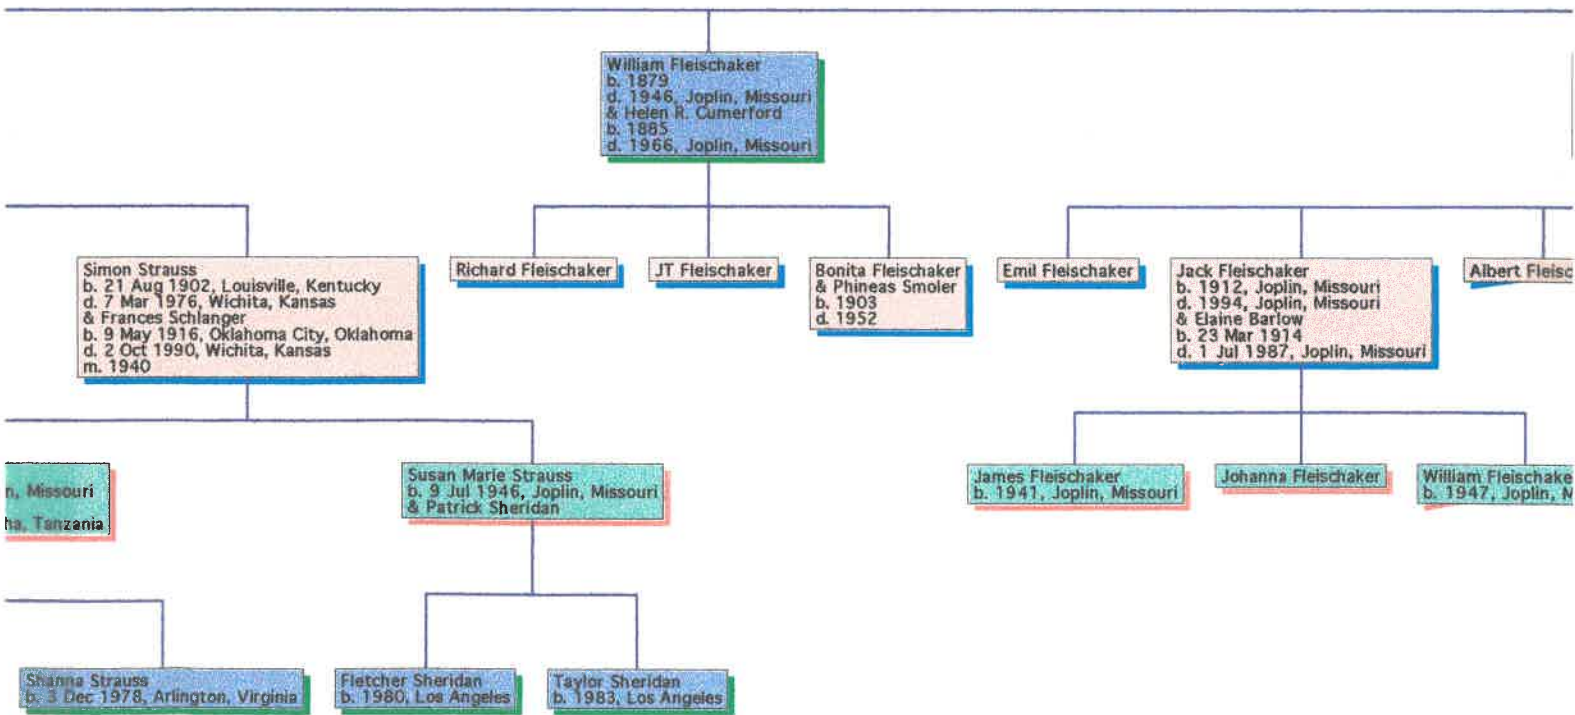

Richard Krauss
b. 1 Dec 1948, Springfield, Ohio
& Anna Deyhla
b. 23 Feb 1955, Springfield, Ohio

Philip Krauss
b. 23 Dec 19
& Sheila Said
b. 12 Jun 19
m. 2 Sep 19

Mer
Chicago, Illinois

Julia Weinberg Kramer
b. 21 May 1986, Chicago, Illinois

Benjamin Krauss
b. 18 Jan 1983, Cleveland Heights, Ohio

Leah Krauss
b. 12 Aug 1985, Cleveland Heights, Ohio

David Martin Krauss
b. 17 Mar 1997

Ingen, Germany
Missouri
ny
Missouri

Israel Abraham F
b. 1775
d. 1832
& Zipporah Metzger
b. 1771
d. 18 Dec 1839,
m. 26 May 1812

Fleischacker
Merchingen, Germany
Merchingen, Germany

Jakob Fleischhacker
b. 14 Jan 1841, Merchingen, Germany
d. 1 Nov 1903, Heilbron, Germany
& Bonnette Kraut
b. 17 Nov 1841, Merchingen, Germany
d. 1911, Louisville, Kentucky
m. 17 Dec 1865, Merchingen, Germany